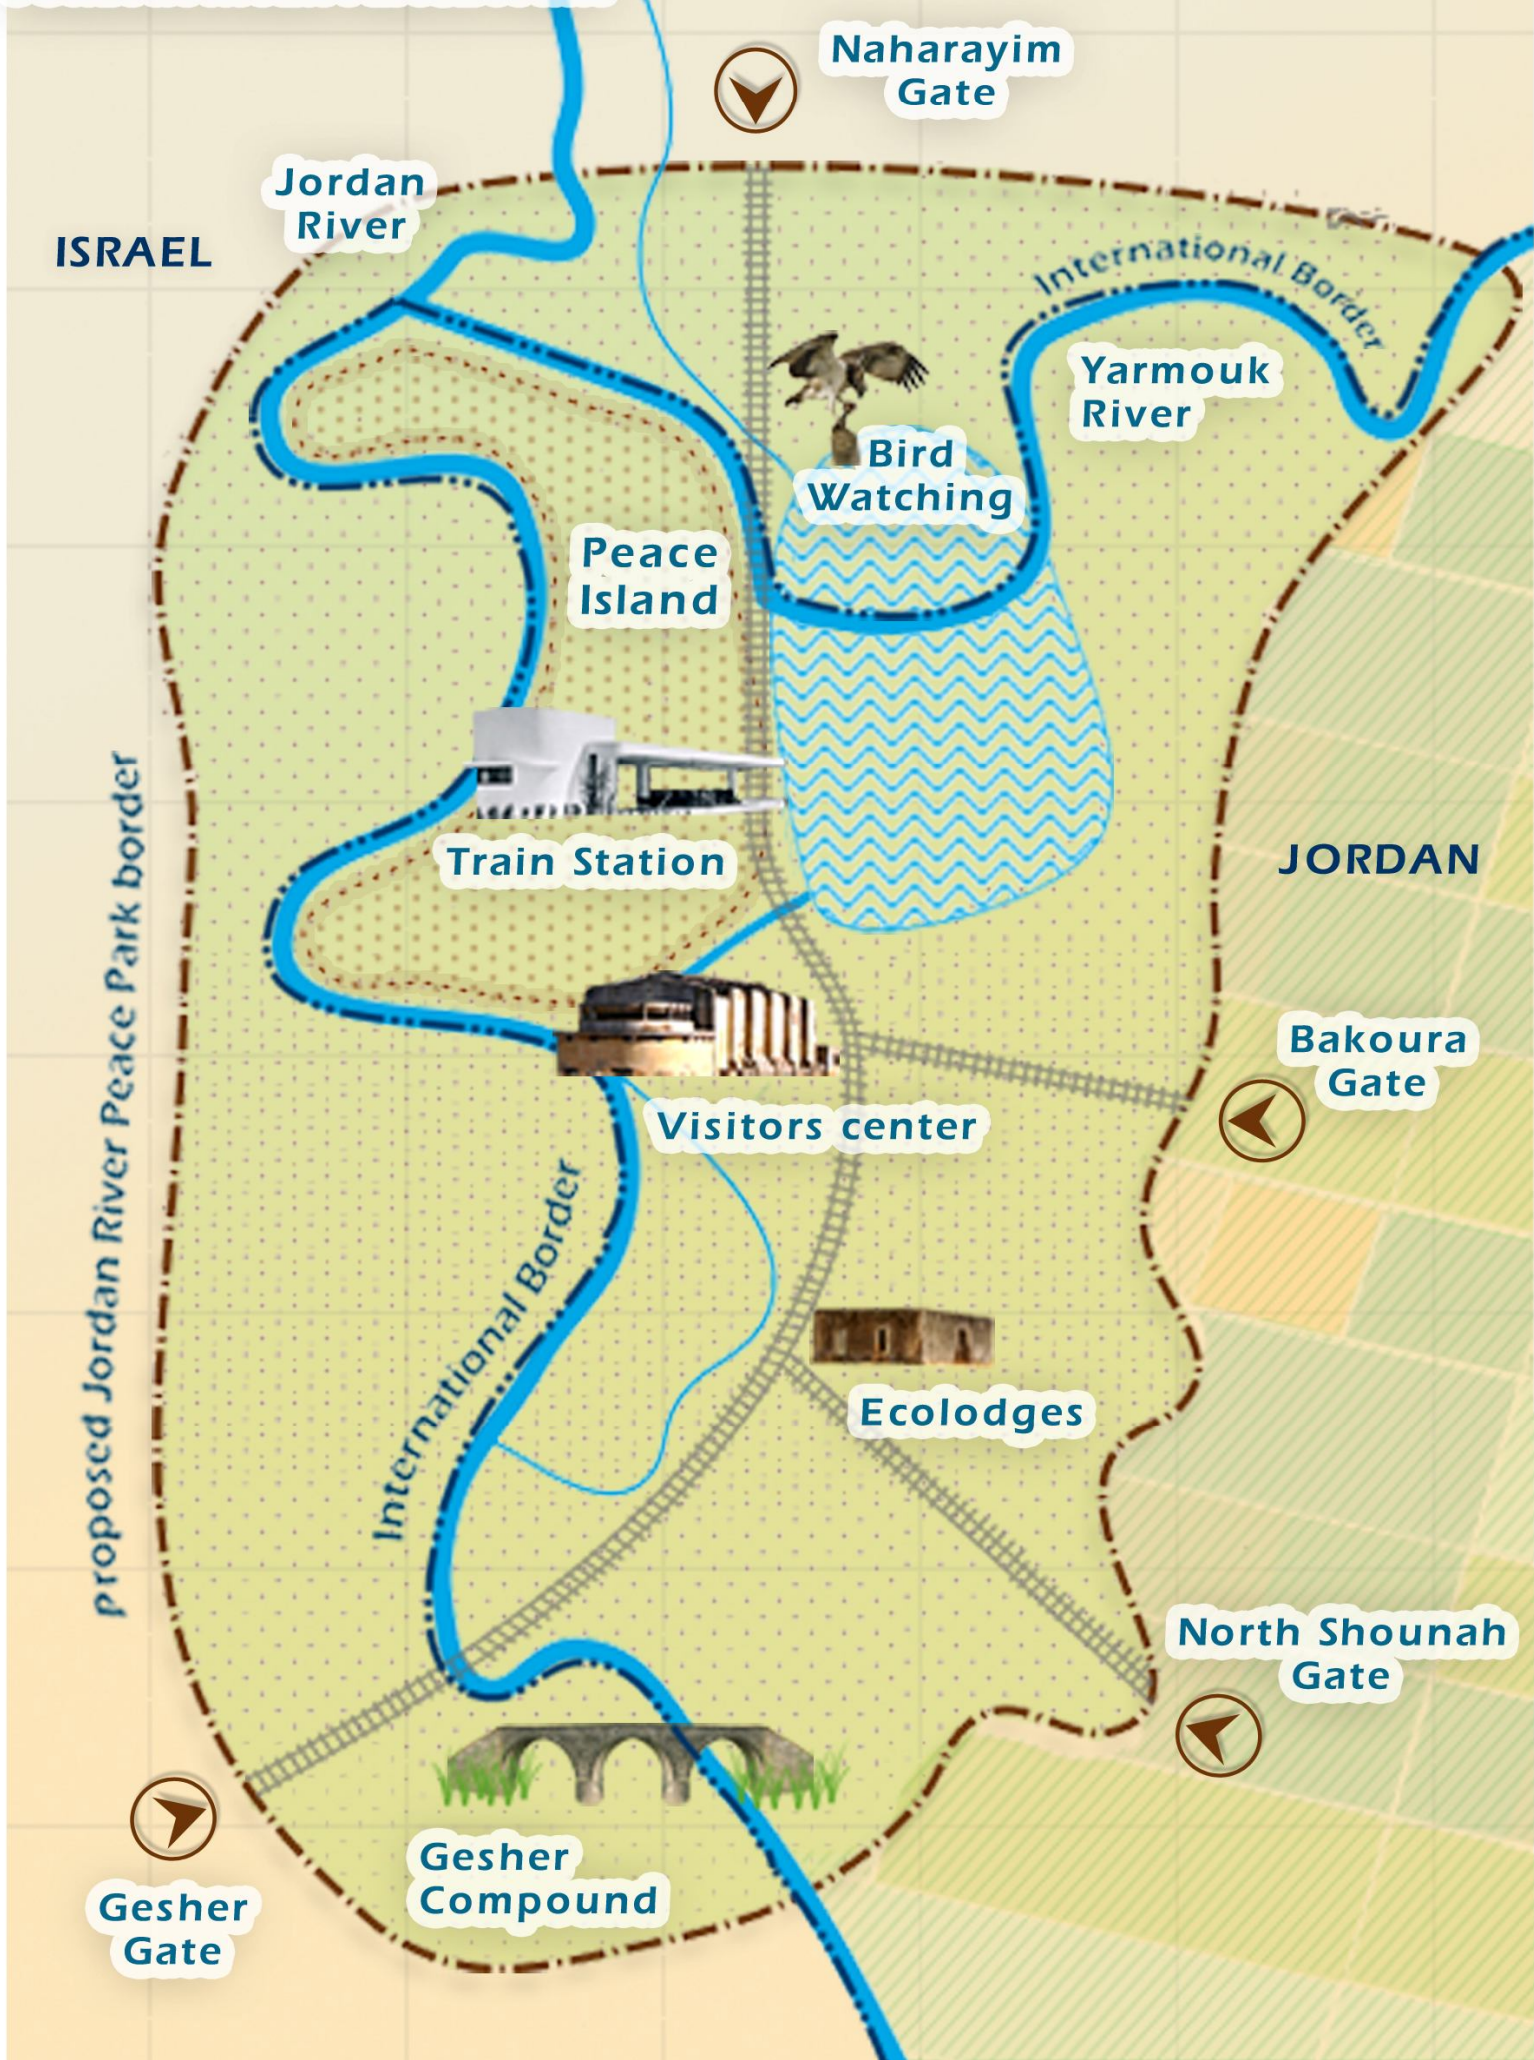

# JORDAN RIVER PEACE PARK

Naharayim Gate

ISRAEL

Jordan River

International Border

Yarmouk River

Bird Watching

Peace Island

Train Station

JORDAN

Visitors center

Bakoura Gate

Ecolodges

International Border

North Shounah Gate

Gesher Gate

Gesher Compound

proposed Jordan River Peace Park border